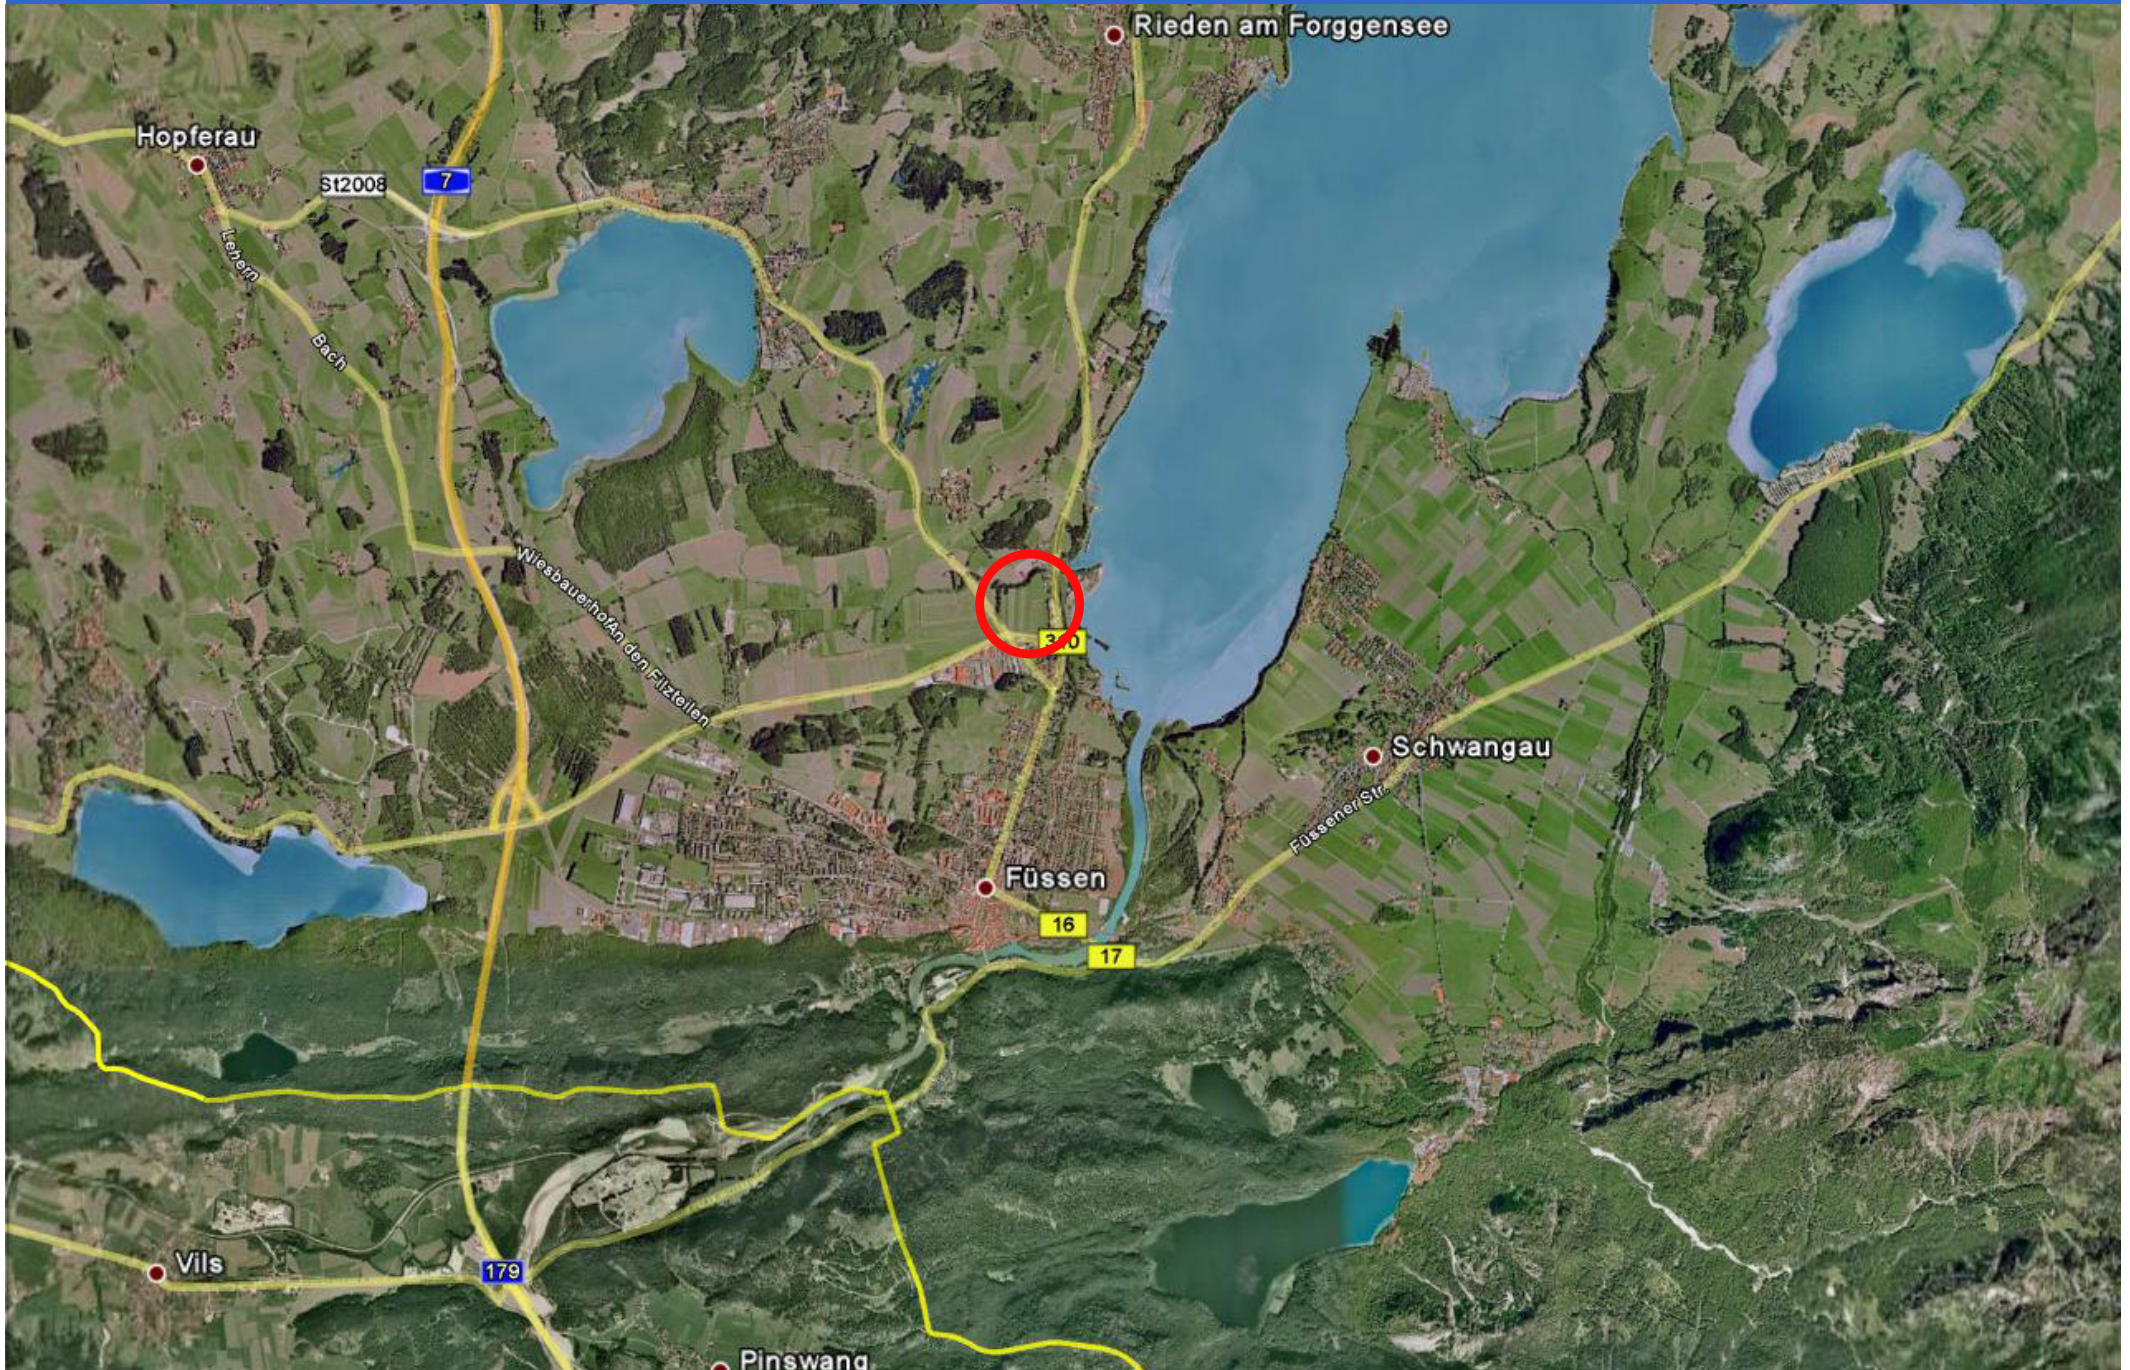

Pressekonferenz am 13.12.2010

Allgäuer Dorf

The image is a detailed architectural site plan for a residential development named 'Allgäuer Dorf'. The plan shows a cluster of buildings with red roofs and light-colored walls, arranged in a somewhat irregular pattern. A central feature is a large, irregularly shaped pond or lake, colored in light blue. The surrounding area is green, representing lawns and gardens, with numerous small green circles indicating trees. A network of roads and paths is shown in light brown. The plan is overlaid on a background of a topographic map, with various parcel numbers and street names visible. The title 'Allgäuer Dorf' is prominently displayed in a large, bold, black font across the upper middle of the plan. At the top, the date of a press conference is noted. At the bottom, contact information for the project developer and the local association is provided.

Allgäuer Dorf
Projektentwicklungsgesellschaft mbH
Bahnhofstraße 20
87700 Memmingen

Zweckverband Allgäuer Land
Lechhalde 3
87629 Füssen
Tel. 08362/903-114
Fax 08362/903-202

gepl. Standort
Allgäuer Dorf